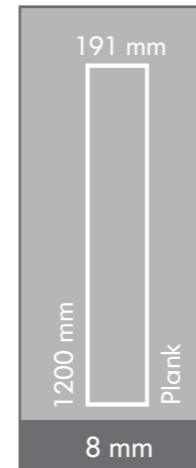

kanyon meşe canyon oak

Şartlar ne olursa olsun, Meşe duruşundan asla ödün vermeyen doğal bir anıt gibidir. Onu her tür hava koşuluna karşı güçlü kılan şey ise kökleridir. Tıpkı bir kanyon gibi kıvrımlı kökleri, nehirlerin akışından beslenir. Toprağın yalın ve eşsiz renk tonlarıyla Kanyon Meşe, mekanlarınıza yenilik katmaya geliyor.

No matter what conditions would be, Oak is like a natural monument without compromising from its standing just like a canyon, its curved roots are nourished by the flow of the rivers. Canyon Oak will be added innovation to your home, with its plain, and unique colors.