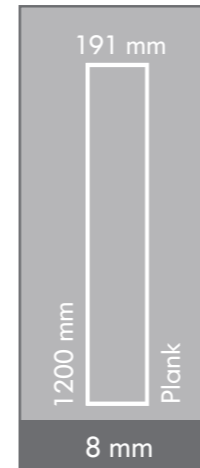

olimos meşe

olympus oak

Efsanevi uçan at Pegasus'un yamaçlarında kanat çırpığı, karlı Toroslardan indikçe maviye kavuştuğunuz; antik Likya'nın en önemli liman kenti, Olimpos... Muhteşem desenleriyle Olimpos Meşe dokunduğu her yere canlılık getiriyor.

According to Greek Mythology, Olympus is the house of 12 gods, and oak tree always described as home for numerous living creature. This story came together with Olympus Oak's unique color, and texture. Choose Olympus Oak, and start writing its story.

Katalogdaki renk ve gerçek ürün rengi arasında ton farklılıkları olabilir.
Colour tones shown in the catalog may differ on actual products.